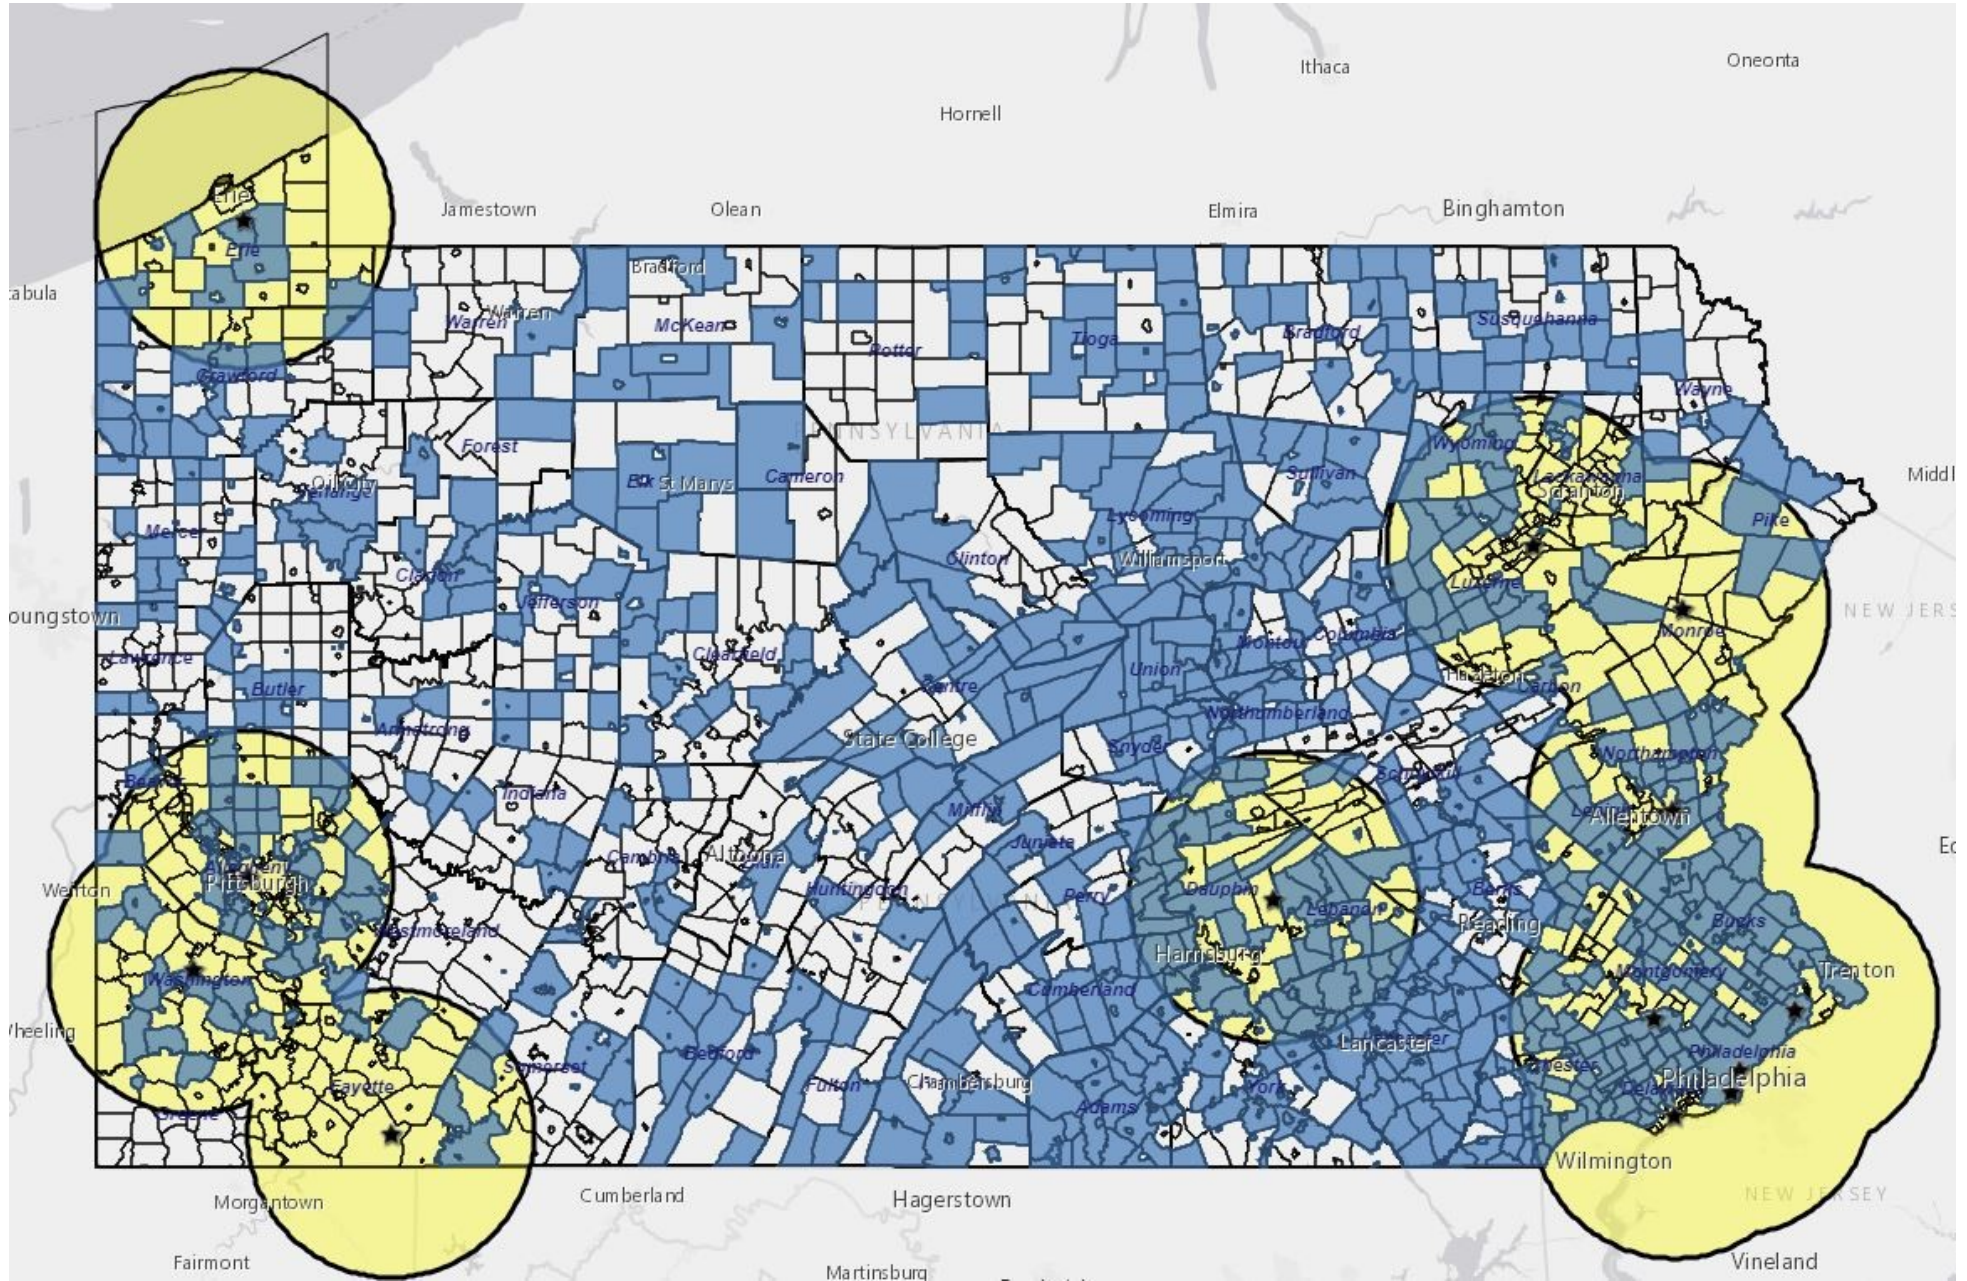

Category 4 Casino Municipal Opt Outs Received by PA Gaming Control Board

January 4, 2018

Blue = Municipalities That Have Opted Out (1,017)

Yellow = 25 Mile Exclusion Area Around Casinos (11)